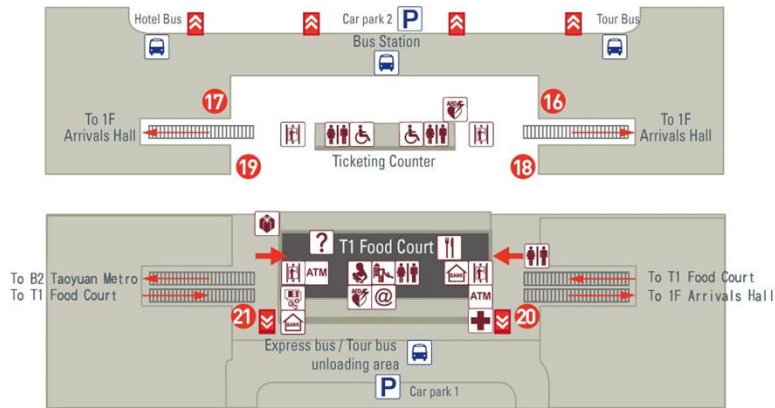

# Terminal 1 Information Map

- ① Powder Room
- ② ④ Insurance Counters
- ③ Mobile Tourist Services
- ⑤ National Immigration Agency
- ⑥ Ministry of Foreign Affairs Office of Taoyuan Airport

- Arrival Area
- Departure Area
- Non-Controlled Area
- ? Information @ Internet H Elevator S Smoking lounge A Automated external defibrillator S Shops
- R Restaurant C Currency exchange R Restroom R Restroom for the disabled N Nursery room
- B Breastfeeding room R Rest area C Children play area P Prayer room S Shower ATM ATM
- D Duty free service counter M LOHAS Massage area M Multimedia AV area L Luggage carts S Stairs
- T Transfer A Airlines desk/ Transfer counter S Skytrain to terminal 1 / 2 B Book store A Automatic sidewalk
- M Massage service A Art gallery L Landscape lounge B Butterfly garden E e-Library

# Terminal 1 Information Map

1F

B1

- 1 Rental Car Service Center
- 2 Tourism Bureau's Service Counter
- 3 Electronic Stored Value Card Service
- 4 International Medical Service Center
- 5 Taxi Area
- 6 11 Baggage Service Center
- 7 Mobile Tourist Services
- 8 Foreign workers Airport Pick-up Service Center

- Arrival Area   
  Departure Area   
  Non-Controlled Area
- ? Information    @ Internet    [E] Elevator    [PO] Post office    [AED] Automated external defibrillator
  - [S] Shops    [R] Restaurant    [CE] Currency exchange    [Rest] Rest area    [N] Nursery room    [B] Breastfeeding room
  - [Restroom] Restroom    [Rd] Restroom for the disabled    [CPA] Children play area    [HI] Hotel information    [Bk] Bank
  - [TS] Telecommunication service    [Shower] Shower    [ATM] ATM    [MC] Medical center    [Esc] Escalator    [BC] Baggage claim
  - [ST] Skytrain to terminal 1/2    [Tr] Transfer    [ADTC] Airlines desk/Transfer counter    [APQ] Animal & plant quarantine
  - [TC] Ticketing counter    [St] Stairs    [IAP] Internet access in public area    [NPTN] National Park Travel News