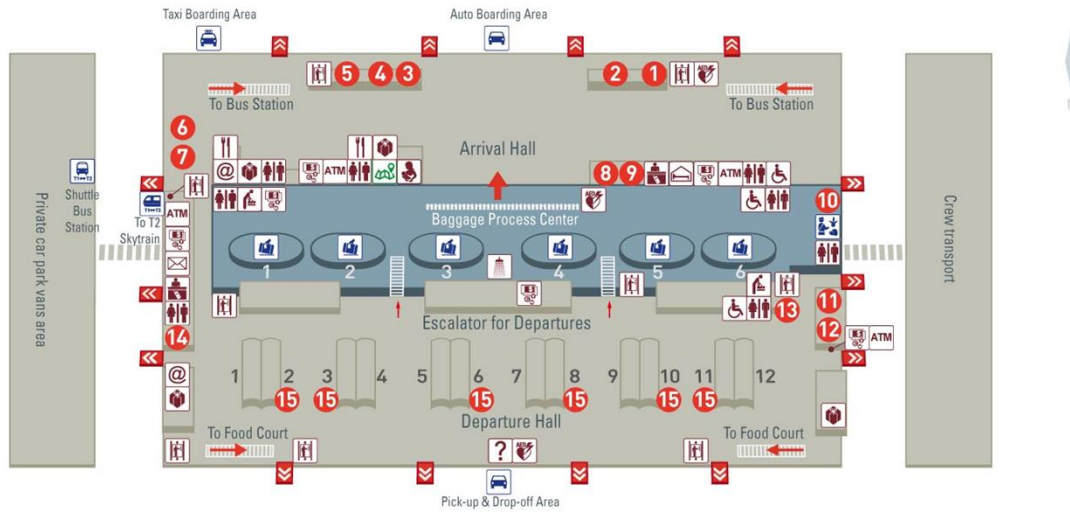

# Terminal 1 Information Map

- ① Powder Room
- ② ④ Insurance Counters
- ③ Mobile Tourist Services
- ⑤ National Immigration Agency
- ⑥ Ministry of Foreign Affairs Office of Taoyuan Airport

- Arrival Area
- Departure Area
- Non-Controlled Area
- ? Information @ Internet H Elevator S Smoking lounge A Automated external defibrillator S Shops
- R Restaurant C Currency exchange R Restroom R Restroom for the disabled N Nursery room
- B Breastfeeding room R Rest area C Children play area P Prayer room S Shower ATM ATM
- D Duty free service counter M LOHAS Massage area M Multimedia AV area L Luggage carts S Stairs
- T Transfer A Airlines desk/ Transfer counter S Skytrain to terminal 1 / 2 B Book store A Automatic sidewalk
- M Massage service A Art gallery L Landscape lounge B Butterfly garden E e-Library

# Terminal 1 Information Map

1F

B1

- 1 Rental Car Service Center
- 2 Tourism Bureau's Service Counter
- 3 Electronic Stored Value Card Service
- 4 International Medical Service Center
- 5 Taxi Area
- 6 11 Baggage Service Center
- 7 Mobile Tourist Services
- 8 Foreign workers Airport Pick-up Service Center

- Arrival Area   
  Departure Area   
  Non-Controlled Area
- ? Information    @ Internet    [E] Elevator    [PO] Post office    [AED] Automated external defibrillator
  - [S] Shops    [R] Restaurant    [CE] Currency exchange    [Rest] Rest area    [N] Nursery room    [B] Breastfeeding room
  - [Restroom] Restroom    [Rd] Restroom for the disabled    [CPA] Children play area    [HI] Hotel information    [Bk] Bank
  - [TS] Telecommunication service    [Shower] Shower    [ATM] ATM    [MC] Medical center    [Esc] Escalator    [BC] Baggage claim
  - [ST] Skytrain to terminal 1/2    [Tr] Transfer    [ADTC] Airlines desk/Transfer counter    [APQ] Animal & plant quarantine
  - [TC] Ticketing counter    [St] Stairs    [IAP] Internet access in public area    [NPTN] National Park Travel News