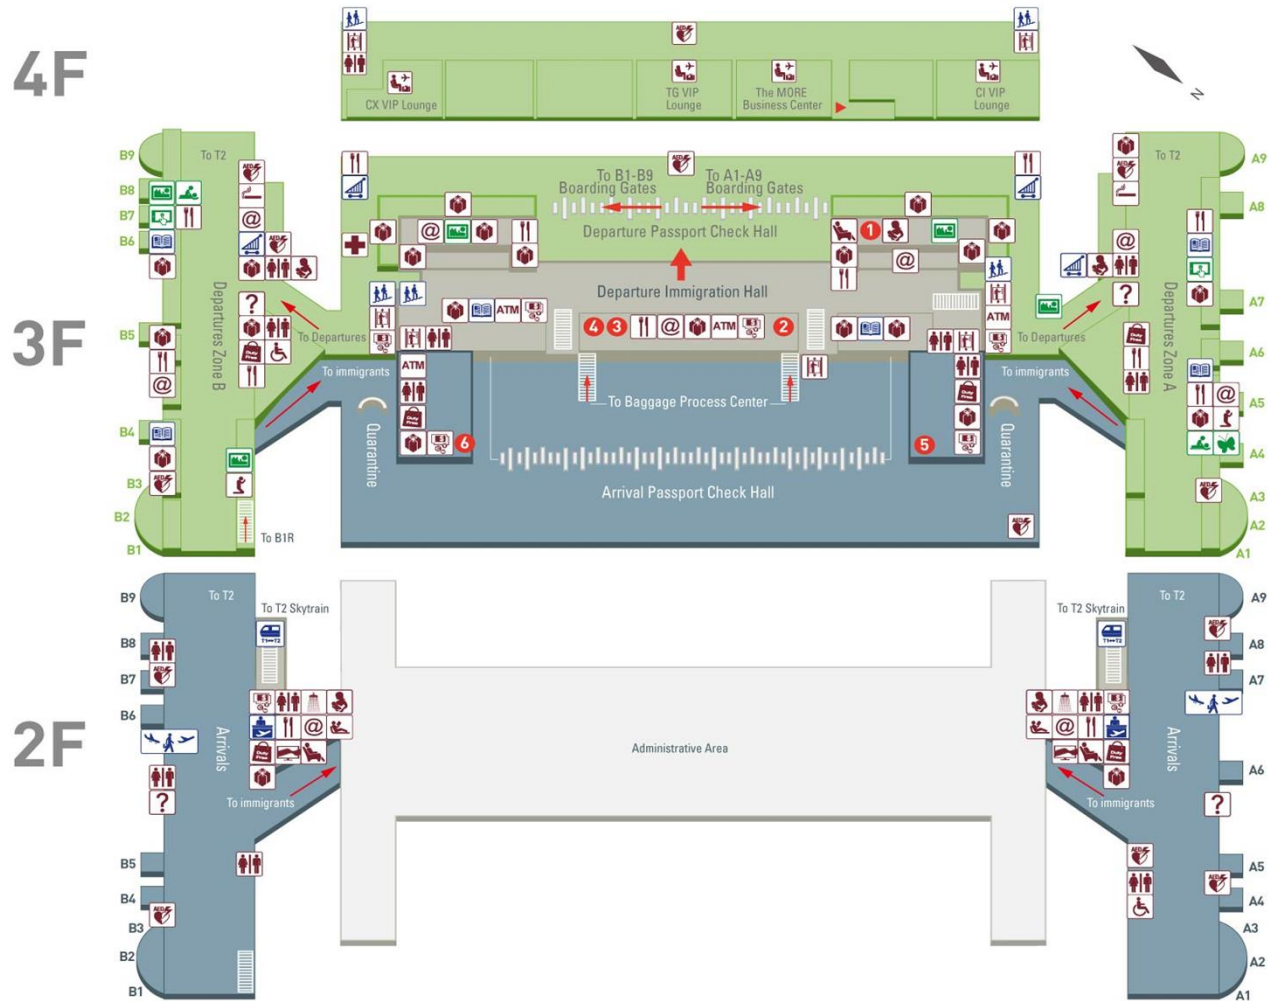

# Terminal 1 Information Map

- ① Powder Room
- ② ④ Insurance Counters
- ③ Mobile Tourist Services
- ⑤ National Immigration Agency
- ⑥ Ministry of Foreign Affairs Office of Taoyuan Airport

- Arrival Area
- Departure Area
- Non-Controlled Area
- ? Information @ Internet H Elevator S Smoking lounge A Automated external defibrillator S Shops
- R Restaurant C Currency exchange R Restroom R Restroom for the disabled N Nursery room
- B Breastfeeding room R Rest area C Children play area P Prayer room S Shower ATM ATM
- D Duty free service counter M LOHAS Massage area M Multimedia AV area L Luggage carts S Stairs
- T Transfer A Airlines desk/ Transfer counter S Skytrain to terminal 1 / 2 B Book store A Automatic sidewalk
- M Massage service A Art gallery L Landscape lounge B Butterfly garden E e-Library

# Terminal 1 Information Map

1F

B1

- 1 Rental Car Service Center
- 2 Tourism Bureau's Service Counter
- 3 Electronic Stored Value Card Service
- 4 International Medical Service Center
- 5 Taxi Area
- 6 11 Baggage Service Center
- 7 Mobile Tourist Services
- 8 Foreign workers Airport Pick-up Service Center

- Arrival Area   
  Departure Area   
  Non-Controlled Area
- ? Information    @ Internet    [E] Elevator    [PO] Post office    [AED] Automated external defibrillator
  - [S] Shops    [R] Restaurant    [CE] Currency exchange    [Rest] Rest area    [N] Nursery room    [B] Breastfeeding room
  - [Restroom] Restroom    [Rd] Restroom for the disabled    [CPA] Children play area    [HI] Hotel information    [Bk] Bank
  - [TS] Telecommunication service    [Shower] Shower    [ATM] ATM    [MC] Medical center    [Esc] Escalator    [BC] Baggage claim
  - [ST] Skytrain to terminal 1/2    [Tr] Transfer    [ADTC] Airlines desk/Transfer counter    [APQ] Animal & plant quarantine
  - [TC] Ticketing counter    [St] Stairs    [IAP] Internet access in public area    [NPTN] National Park Travel News